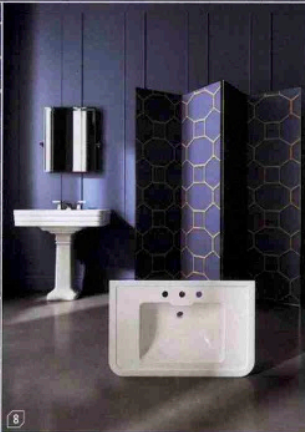

perfect fit

Whether mod or modular, crisp designs suit the bath

- 1. Marmi dry-pressed porcelain stoneware slab in Azul Macauba by Ava Ceramica. avaceramica.it
- 2. Alessandro Mendini's Dot ceramic tile by Ceramica Francesco de Maio. francescodemaio.it
- 3. Gordon Guillaumier's Shades color-body porcelain stoneware by Ceramiche Piemme. en.ceramichepiemme.it
- 4. Vanity rectified porcelain slab in Bianco Statuario by Cotto d'Este. cottedeste.it
- 5. Trapez porcelain tiles by Tonalite. tonalite.it
- 6. Denim net-mounted ceramic mosaic tile by Appiani. appiani.it
- 7. Artwork porcelain tiles by Casa Dolce Casa. florim.com
- 8. Nobel pedestal basin in ceramic by Devon&Devon. devon-devon.com

KITCHENbath