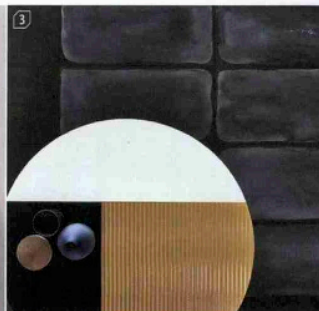

perfect fit

Whether mod or modular, crisp designs suit the bath

- 1. Marmi dry-pressed porcelain stoneware slab in Azul Macauba by Ava Ceramica. avaceramica.it
- 2. Alessandro Mendini's Dot ceramic tile by Ceramica Francesco de Maio. francescodemaio.it
- 3. Gordon Guillaumier's Shades color-body porcelain stoneware by Ceramiche Piemme. en.ceramichepiemme.it
- 4. Vanity rectified porcelain slab in Bianco Statuario by Cotto d'Este. cottedeste.it
- 5. Trapez porcelain tiles by Tonalite. tonalite.it
- 6. Denim net-mounted ceramic mosaic tile by Appiani. appiani.it
- 7. Artwork porcelain tiles by Casa Dolce Casa. florim.com
- 8. Nobel pedestal basin in ceramic by Devon&Devon. devon-devon.com