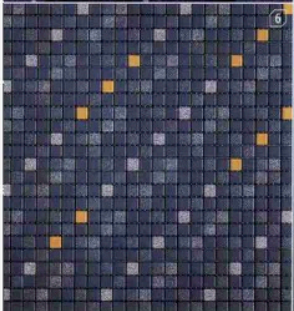

perfect fit

Whether mod or modular, crisp designs suit the bath

- 1. Marmi dry-pressed porcelain stoneware slab in Azul Macauba by Ava Ceramica. avaceramica.it
- 2. Alessandro Mendini's Dot ceramic tile by Ceramica Francesco de Maio. francescodemaio.it
- 3. Gordon Guillaumier's Shades color-body porcelain stoneware by Ceramiche Piemme. en.ceramichepiemme.it
- 4. Vanity rectified porcelain slab in Bianco Statuario by Cotto d'Este. cottedeste.it
- 5. Trapez porcelain tiles by Tonalite. tonalite.it
- 6. Denim net-mounted ceramic mosaic tile by Appiani. appiani.it
- 7. Artwork porcelain tiles by Casa Dolce Casa. florim.com
- 8. Nobel pedestal basin in ceramic by Devon&Devon. devon-devon.com