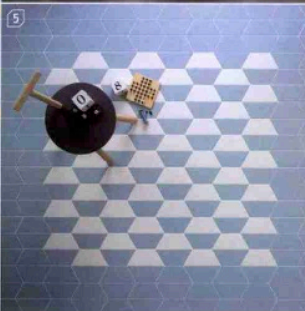

perfect fit

Whether mod or modular, crisp designs suit the bath

- 1. Marmi dry-pressed porcelain stoneware slab in Azul Macauba by Ava Ceramica. avaceramica.it
- 2. Alessandro Mendini's Dot ceramic tile by Ceramica Francesco de Maio. francescodemaio.it
- 3. Gordon Guillaumier's Shades color-body porcelain stoneware by Ceramiche Piemme. en.ceramichepiemme.it
- 4. Vanity rectified porcelain slab in Bianco Statuario by Cotto d'Este. cottedeste.it
- 5. Trapez porcelain tiles by Tonalite. tonalite.it
- 6. Denim net-mounted ceramic mosaic tile by Appiani. appiani.it
- 7. Artwork porcelain tiles by Casa Dolce Casa. florim.com
- 8. Nobel pedestal basin in ceramic by Devon&Devon. devon-devon.com